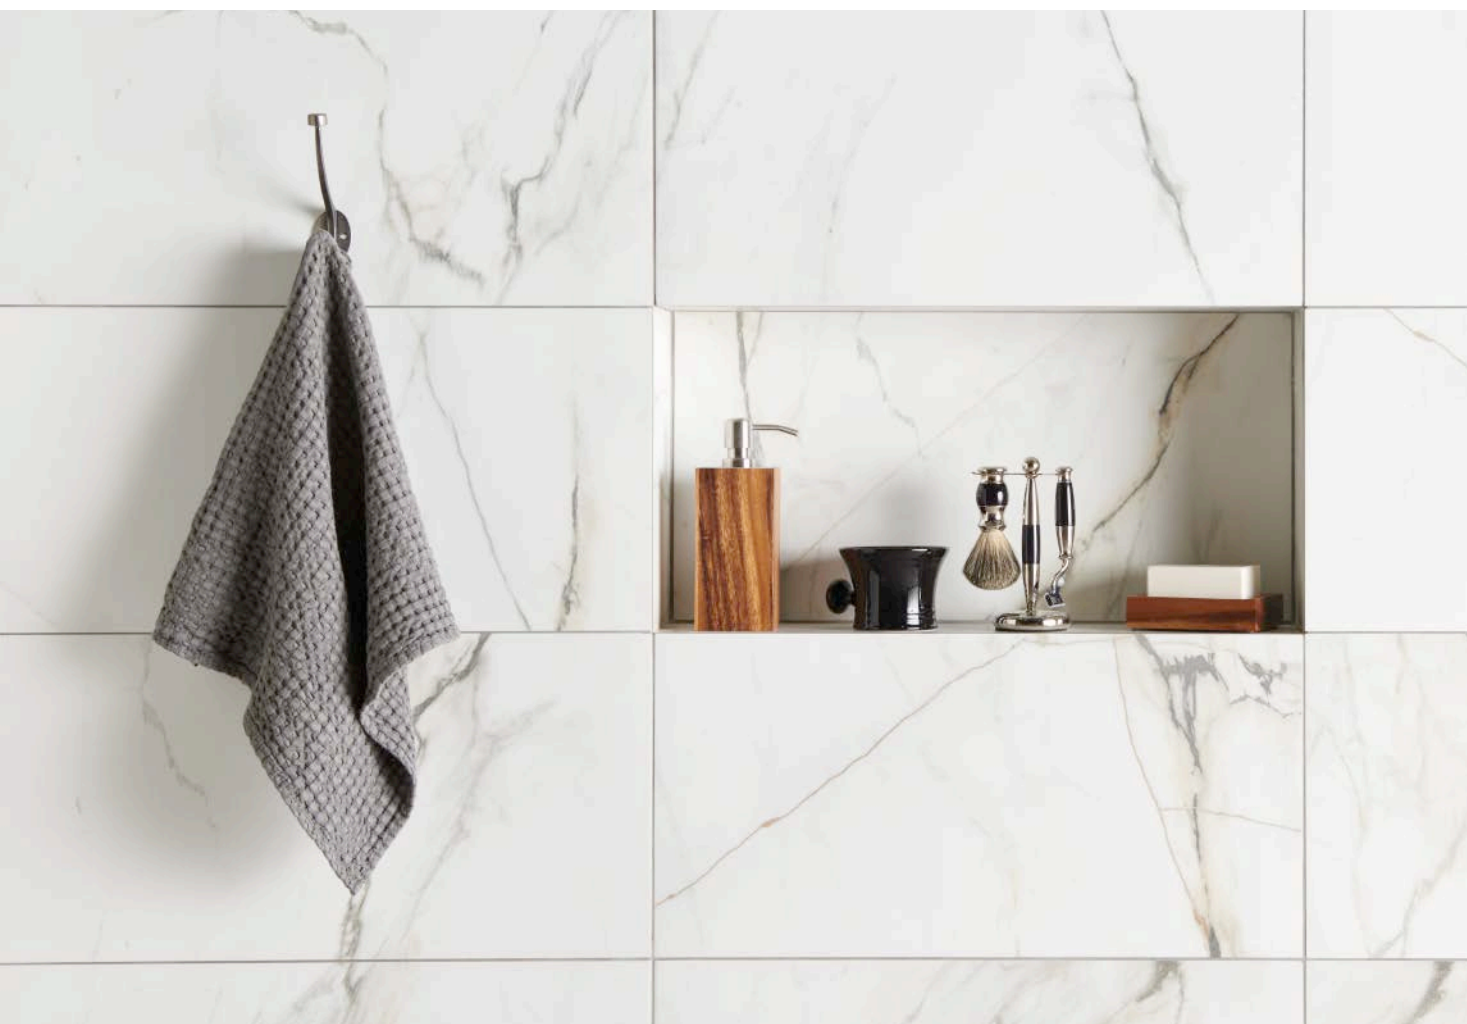

Marble Carrara

Bianco Paonazetto Matt Rectified Glazed Porcelain
CS930-6030 • 600 x 300 x 10mm • 20.8kg per m²
CS930-6060 • 600 x 600 x 10mm • 20.9kg per m²
CS930-9090 • 900 x 900 x 10mm • 25.8kg per m²
CS930-12060 • 1200 x 600 x 12mm • 27.8kg per m²
PEI Rating: 4

Bianco Paonazetto Matt Rectified Glazed Ceramic
CS1133-6030 • 600 x 300 x 8.5mm
18kg per m²

When placing the above glazed ceramic tile on the wall and the porcelain tile/s on the floor in the same installation there may be slight differences in colour and marble effects. Please check you are happy with the overall look before fixing.