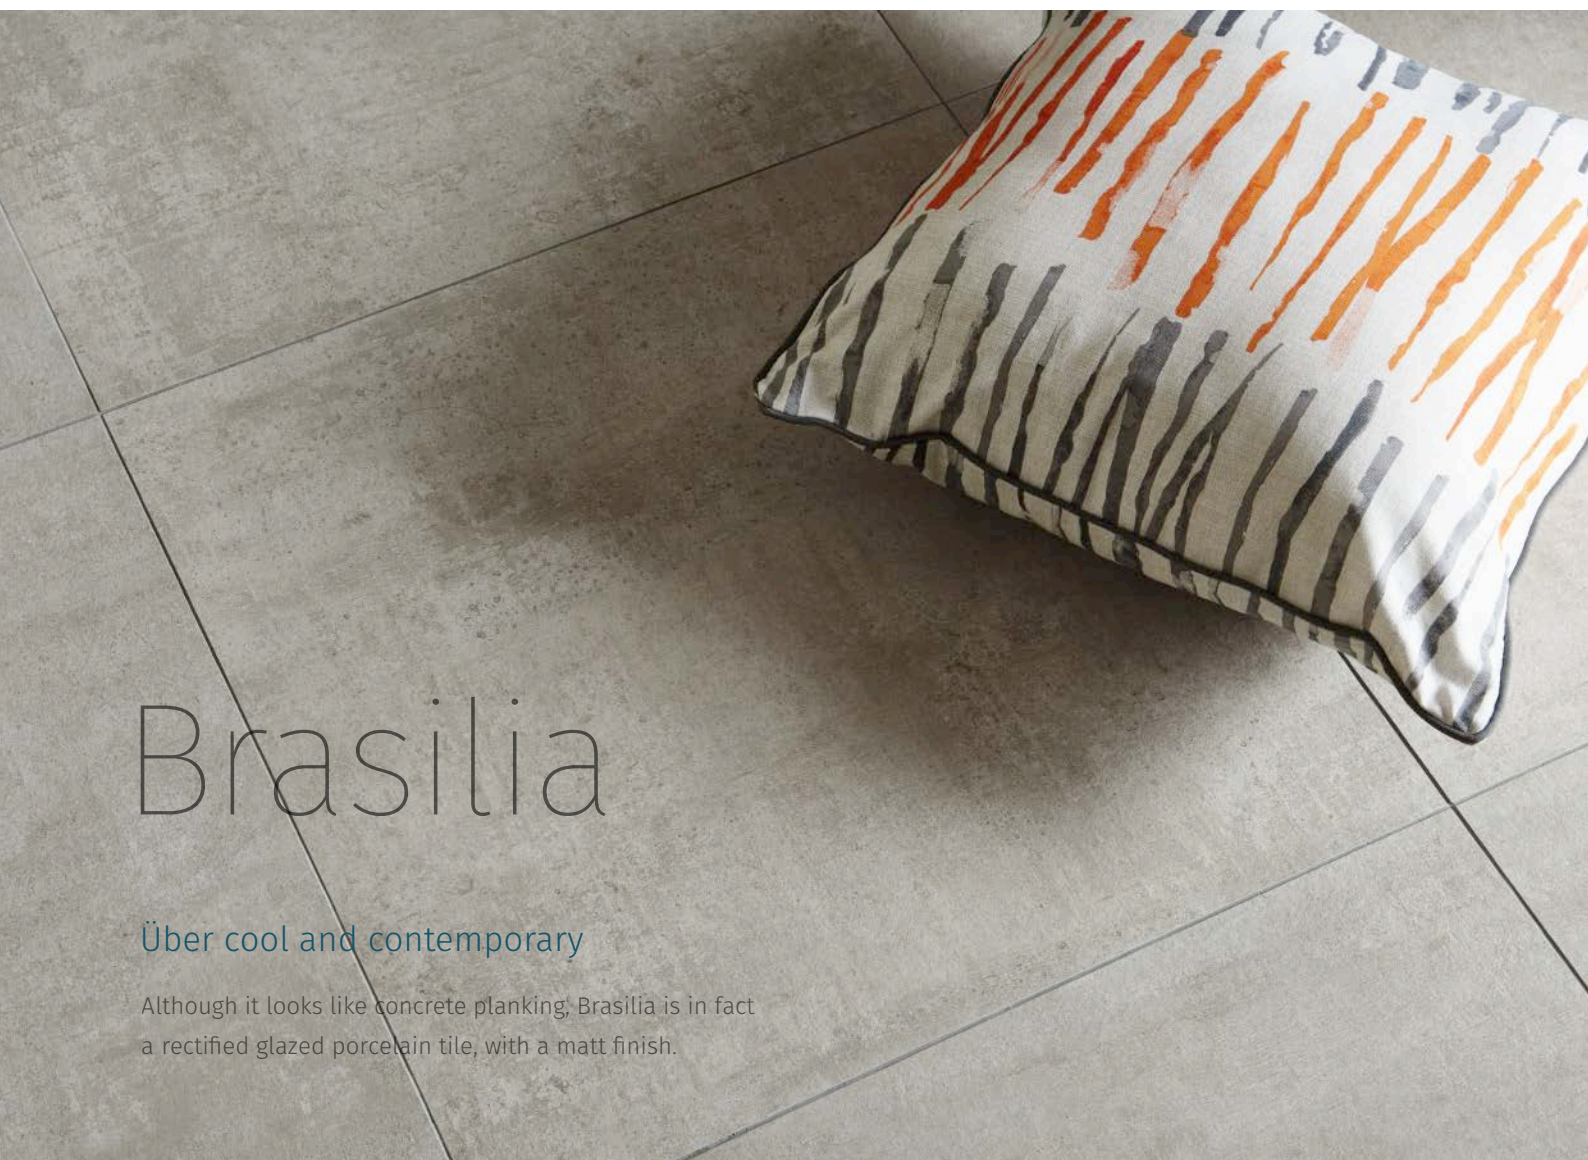

In this range:

1200 x 200mm

600 x 600mm

600 x 300mm

Brásilia

Über cool and contemporary

Although it looks like concrete planking, Brásilia is in fact a rectified glazed porcelain tile, with a matt finish.

Shadow