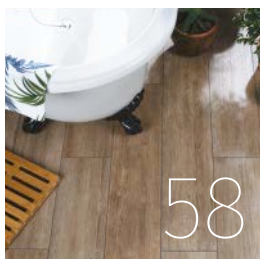

Wood Effect

All the character of wood and the practicality of porcelain