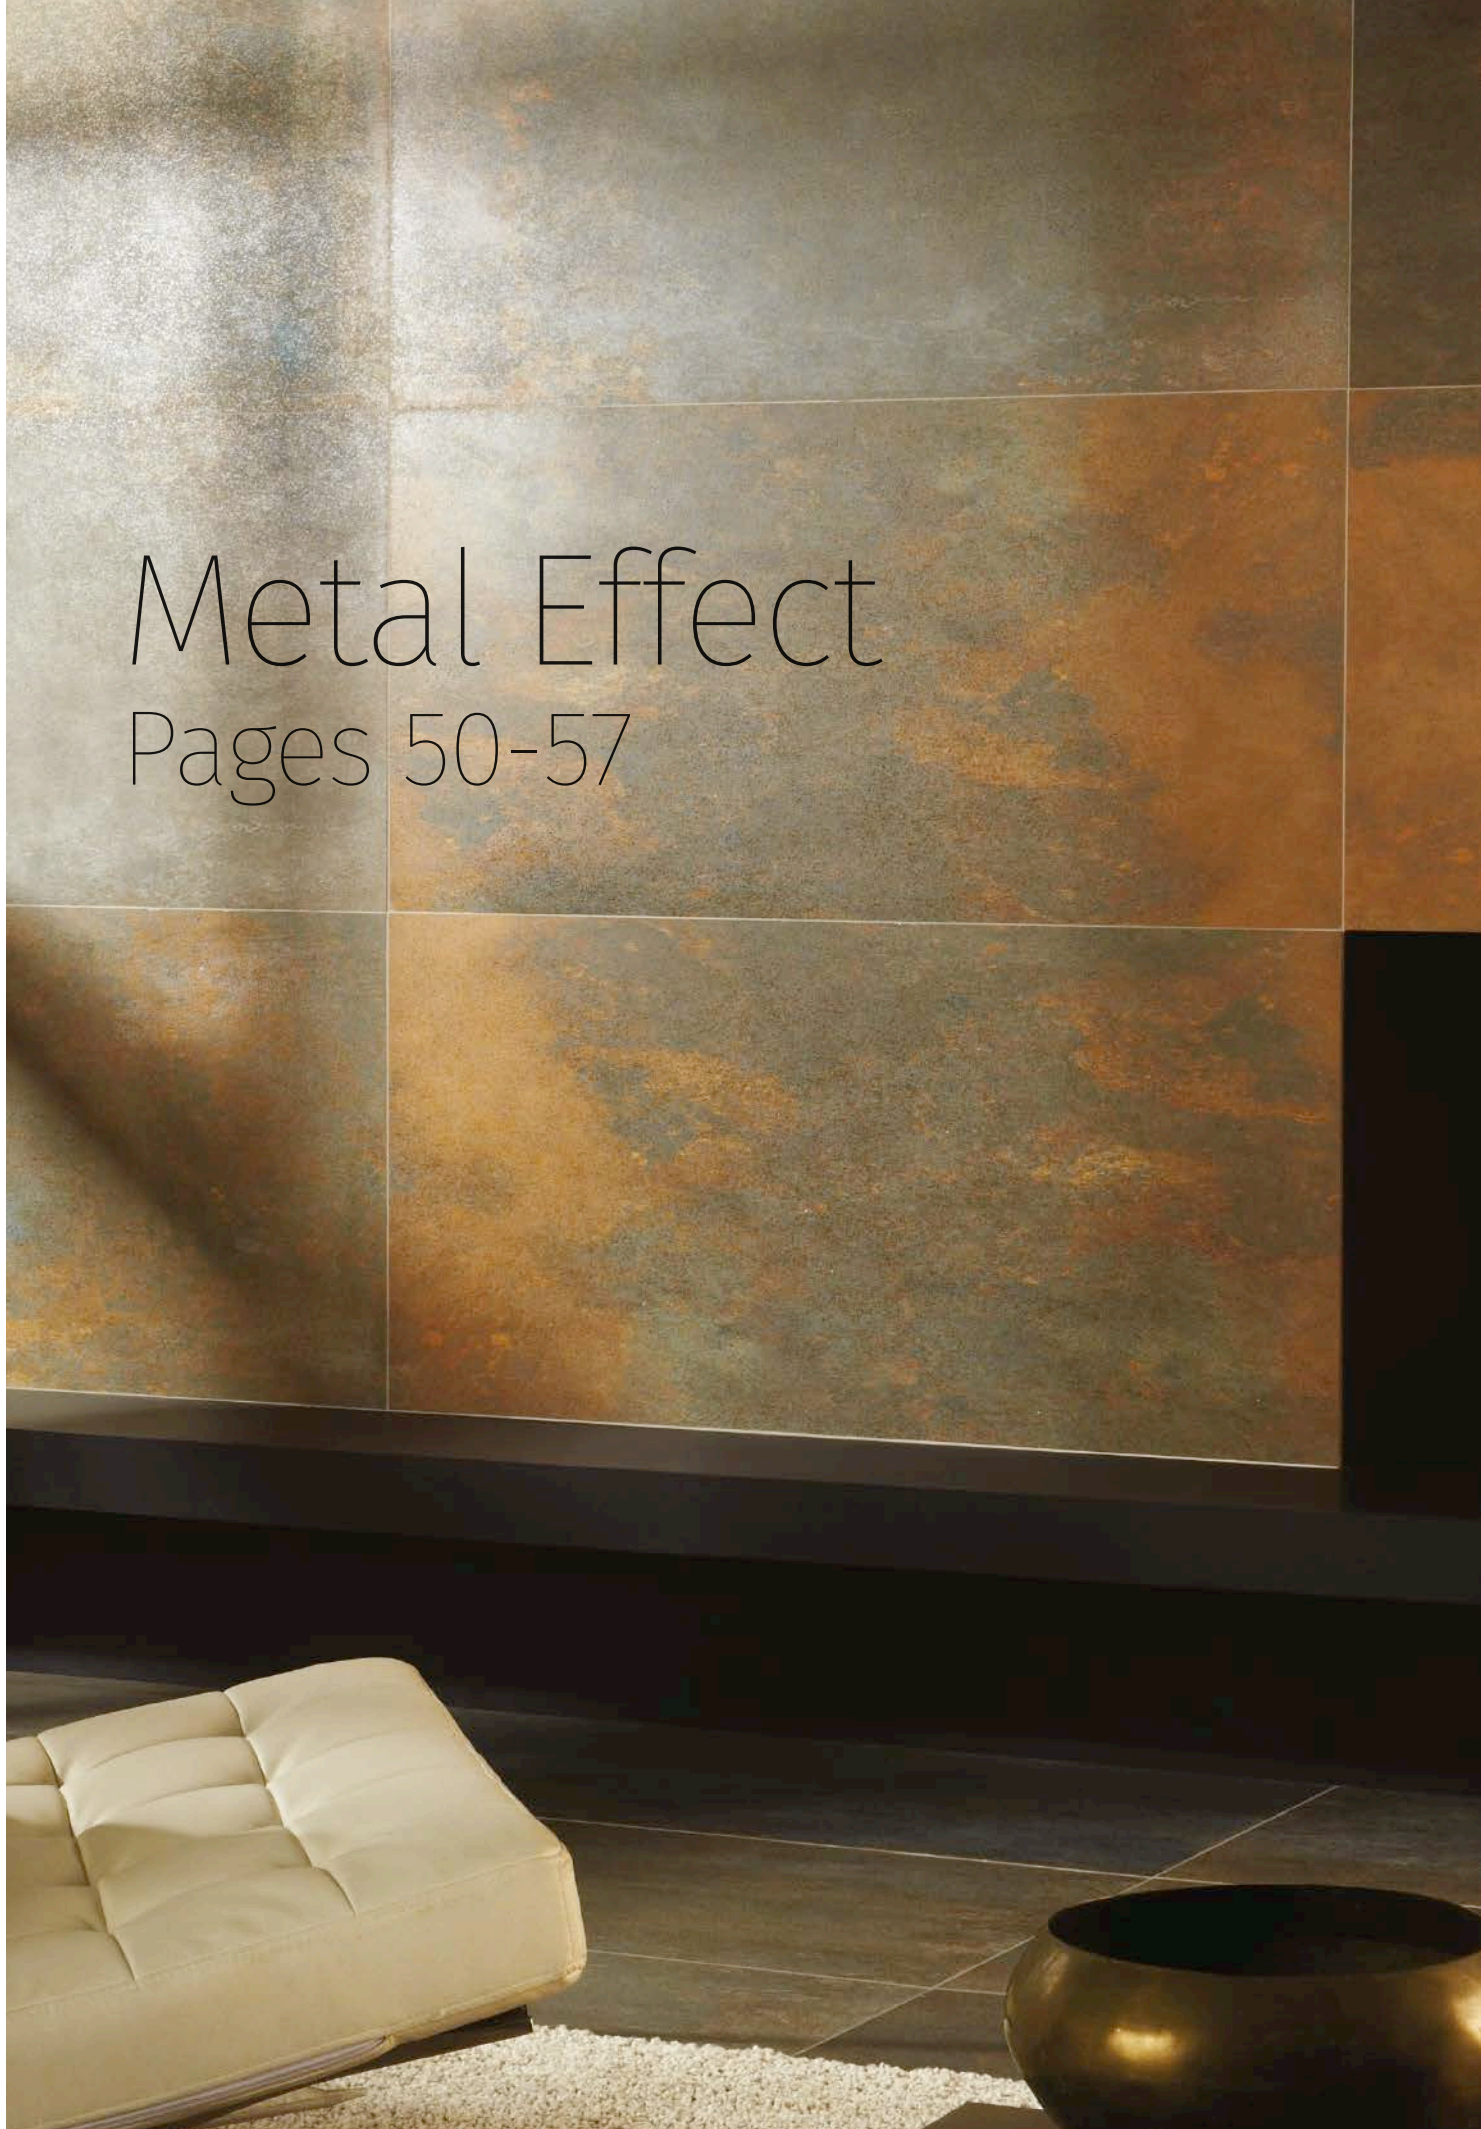

Metal Effect

Pages 50-57