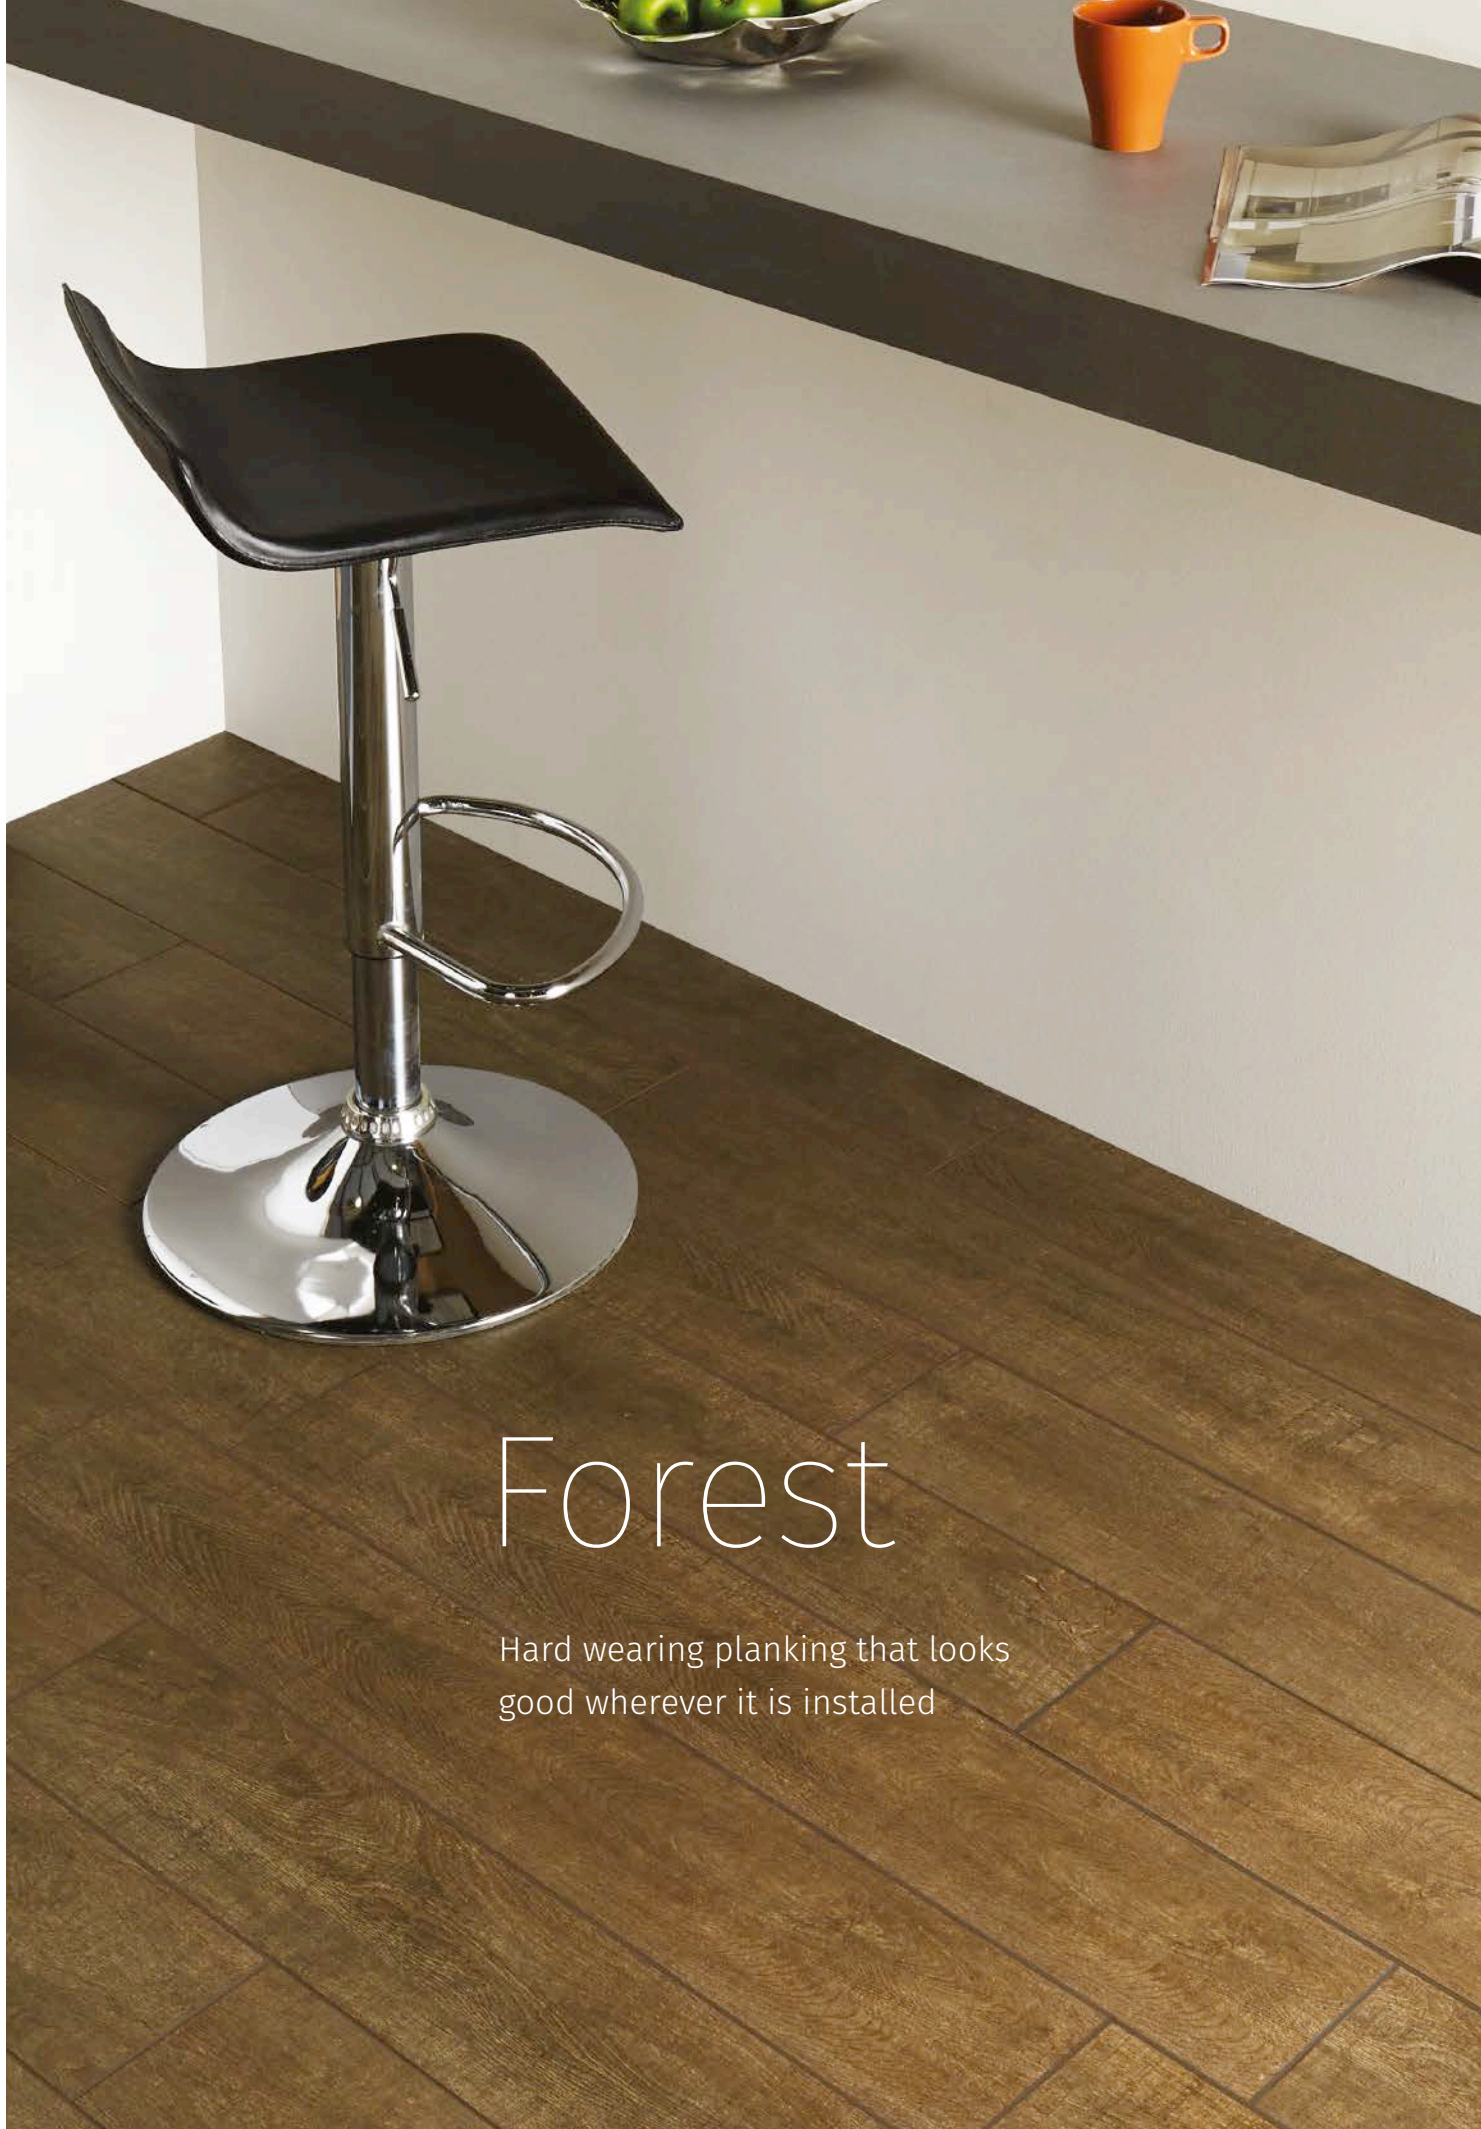

Forest

Hard wearing planking that looks good wherever it is installed