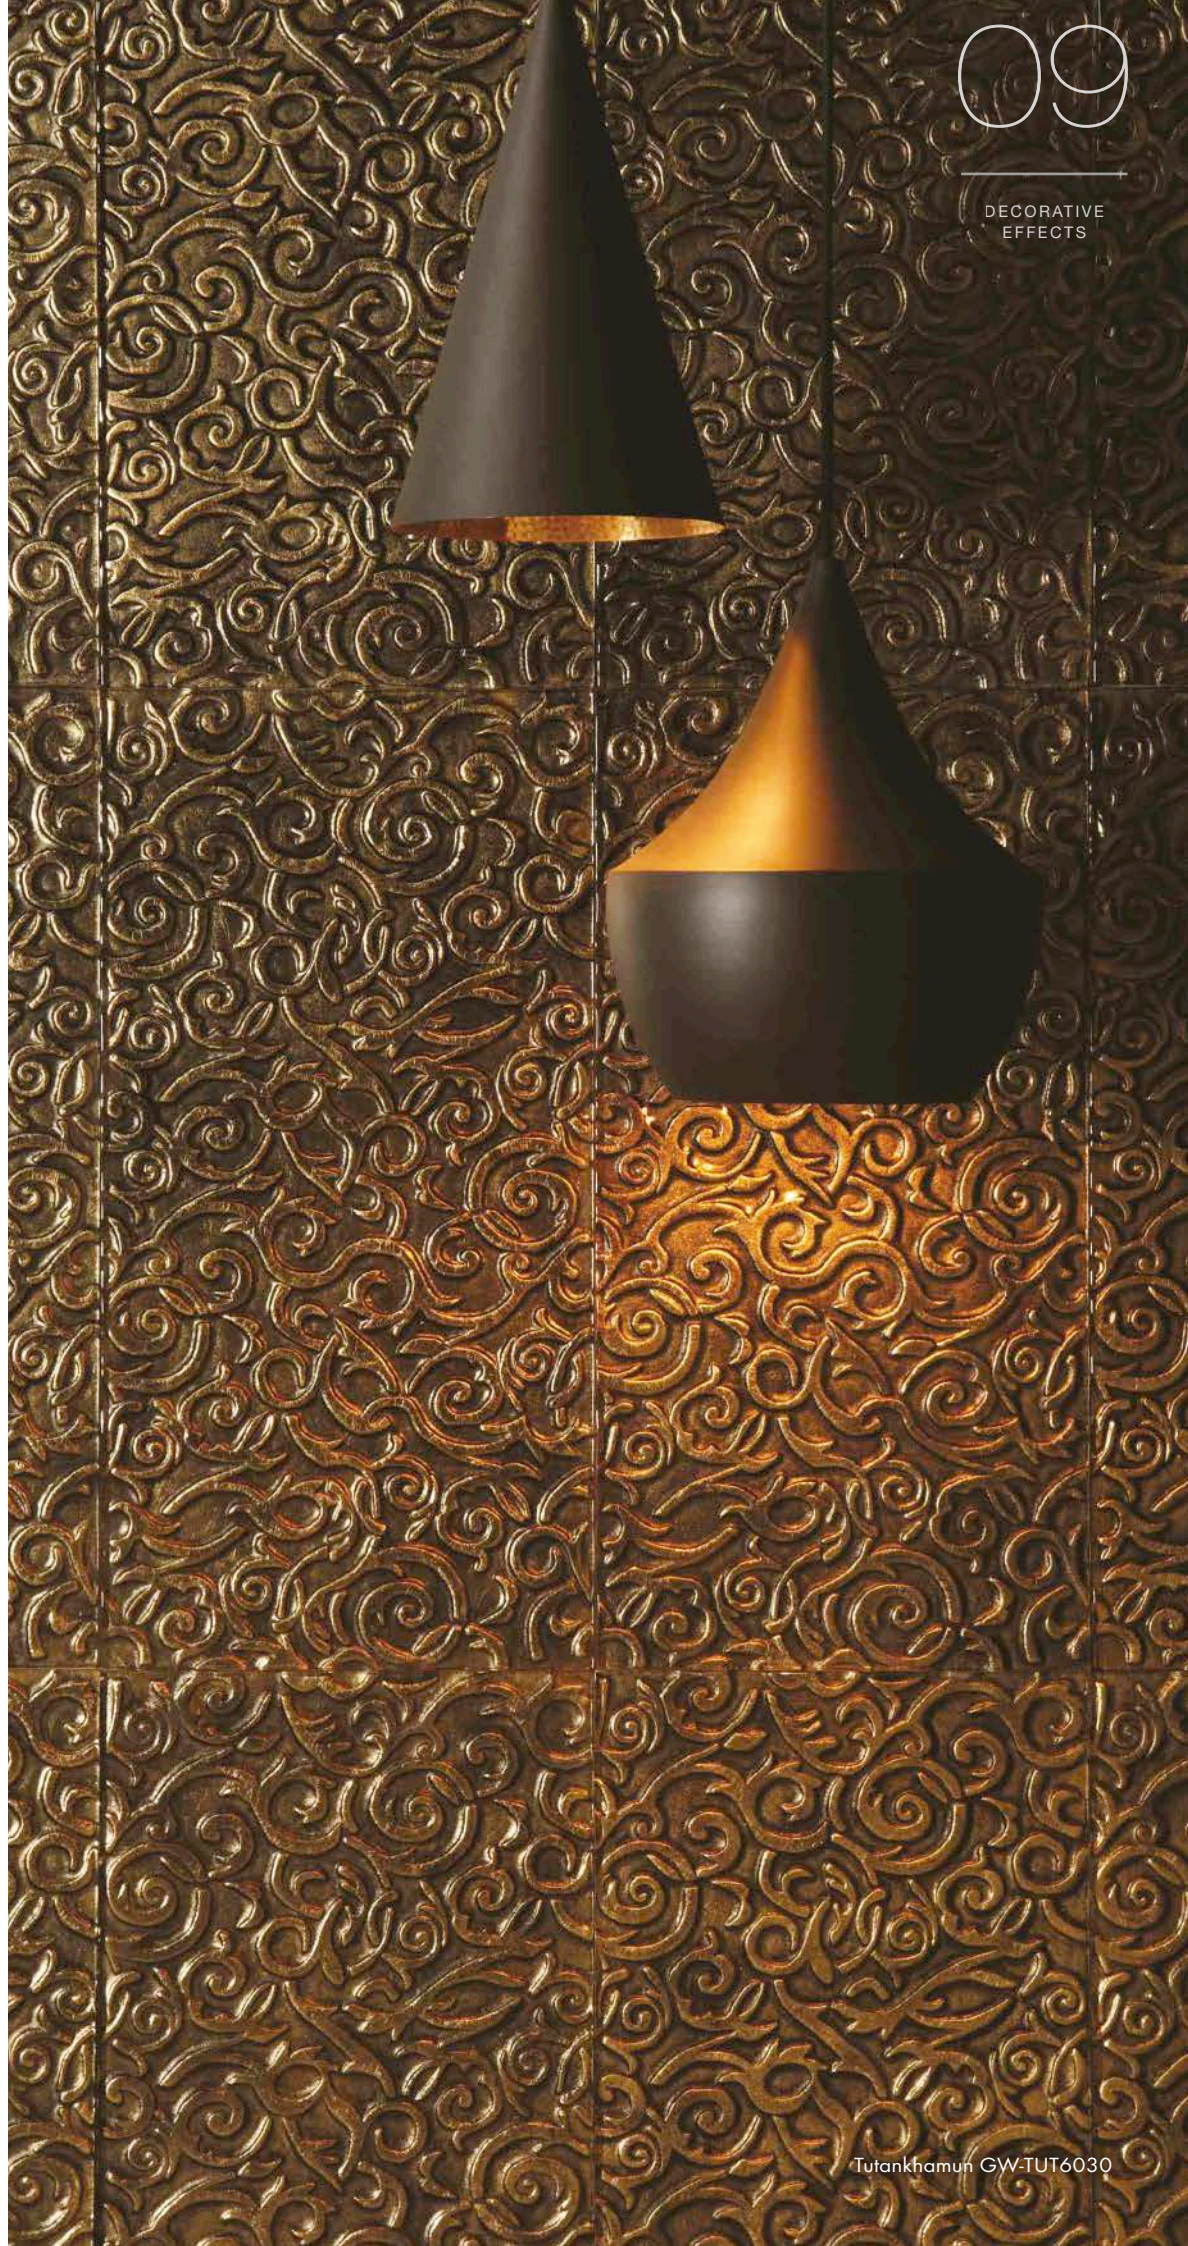

09

DECORATIVE
EFFECTS