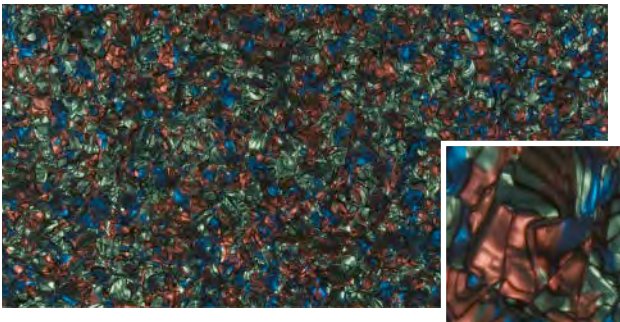

Arctic Crushed Pearl

GW-ACP6030

600 x 300 x 8mm (23⁵/₈" x 11¹³/₁₆" x 5¹/₁₆")

Ice white crushed pearl effect, encapsulated in a sheet of glass

Paua

GW-PAU6030

600 x 300 x 9mm (23⁵/₈" x 11¹³/₁₆" x 3³/₈")

All the vibrant colours of abalone shells found in New Zealand