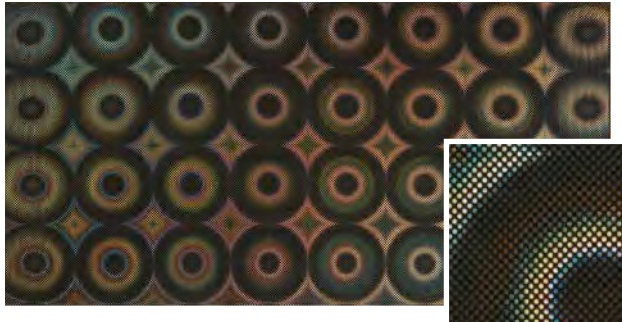

Saturn

GW-STN6030

600 x 300 x 9mm (23⁵/₈" x 11¹³/₁₆" x 3³/₈")

A colourful and complex geometric design reminiscent of kaleidoscope patterns