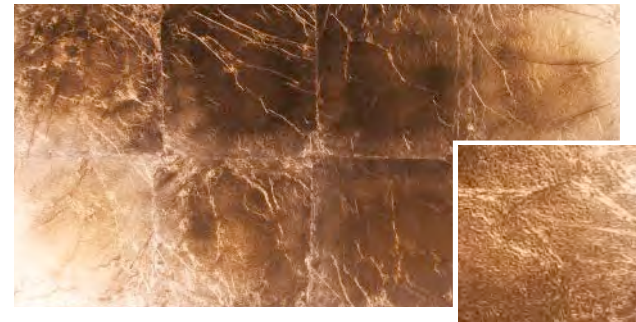

Giza

GW-GZA6030

600 x 300 x 6mm (23⁵/₈" x 11¹³/₁₆" x 1¹/₄"

Incorporating a thin layer of beaten foil beneath the glass surface