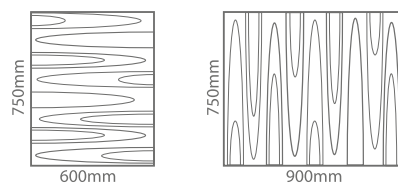

Aurora Borealis Splashback patterns

Because of the way they are made, every Aurora Borealis tile is unique. When they are placed together the patterns will not necessarily match each other but the overall effect will be stunning.

*NB Splashbacks must **NOT** be cut. Please see Important Information section.

*NB Les Splashbacks ne doivent **JAMAIS** être découpés. Veuillez vous reporter aux Informations Essentielles.

*Hinweis: Splashbacks dürfen **NICHT** geschnitten werden. Bitte lesen Sie den Abschnitt "Wichtige Informationen".

*Let op: Splashbacks mogen **NIET** gesneden worden. Raadpleeg alstublieft onze Belangrijke Informatie.