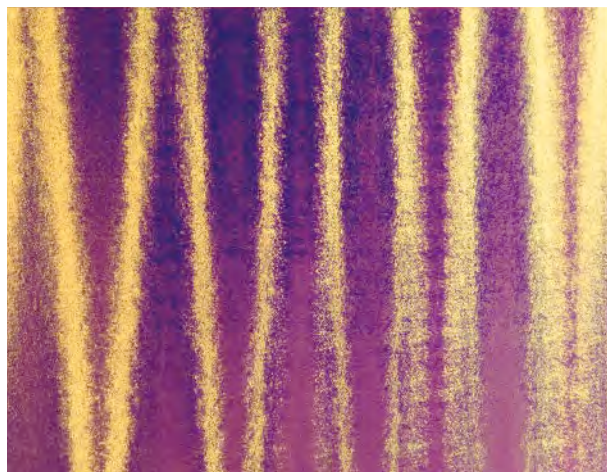

Aurora Borealis Aura
Gloss Splashback*

GW-AUR2406C 600 x 750 x 6mm (23⁵/₈" x 29¹/₂" x 3³/₈")
GW-AUR3606C 900 x 750 x 6mm (35⁷/₁₆" x 29¹/₂" x 3³/₈")
Ever changing pink spectrum rainbow colours, with a gloss finish